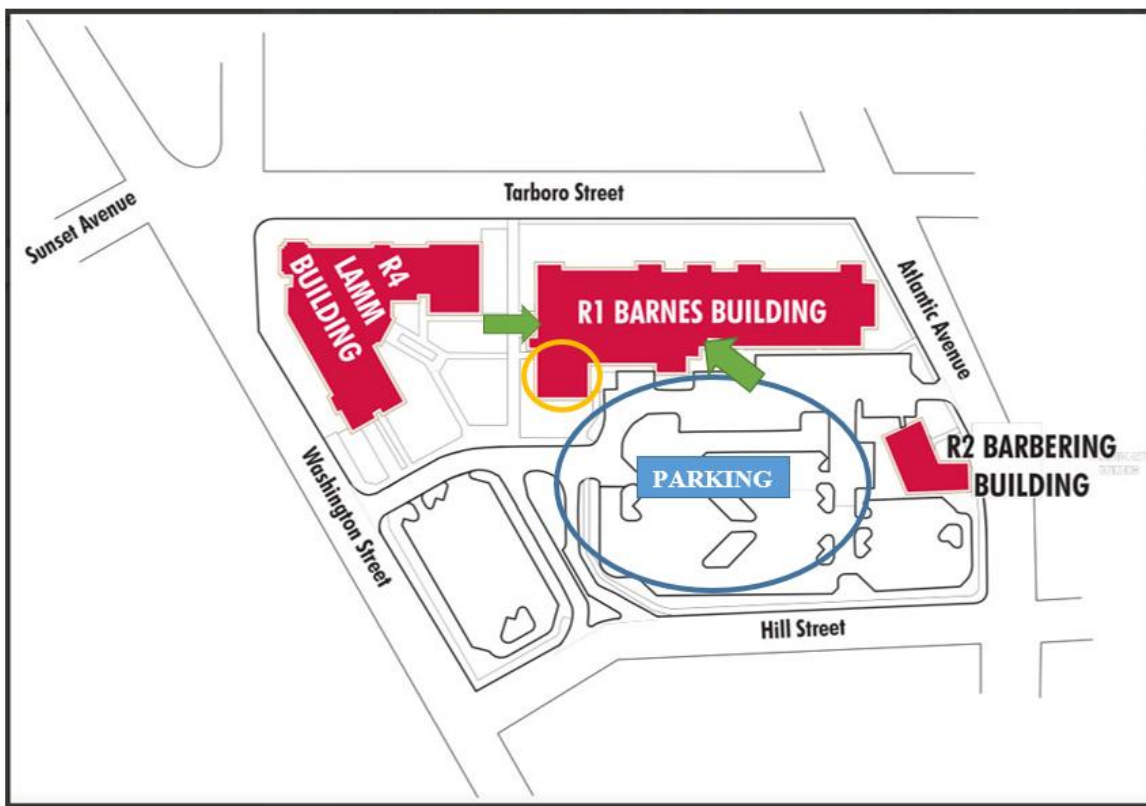

NCTLA Spring Conference Eastern Region Location

Edgecombe Community College, Rocky Mount Campus
225 Tarboro Street
Rocky Mount, NC 27801

Detailed driving directions: <https://edgecombe.edu/about/maps-and-directions/#rocky-mount-campus>

Meeting Room:
Barnes Auditorium (circled on map)

Questions?
Contact info@nctla.com.

CAMPUS MAP

Big Blue Circle – Parking

Small Orange Circle – Auditorium

Green Arrows – Building Doors