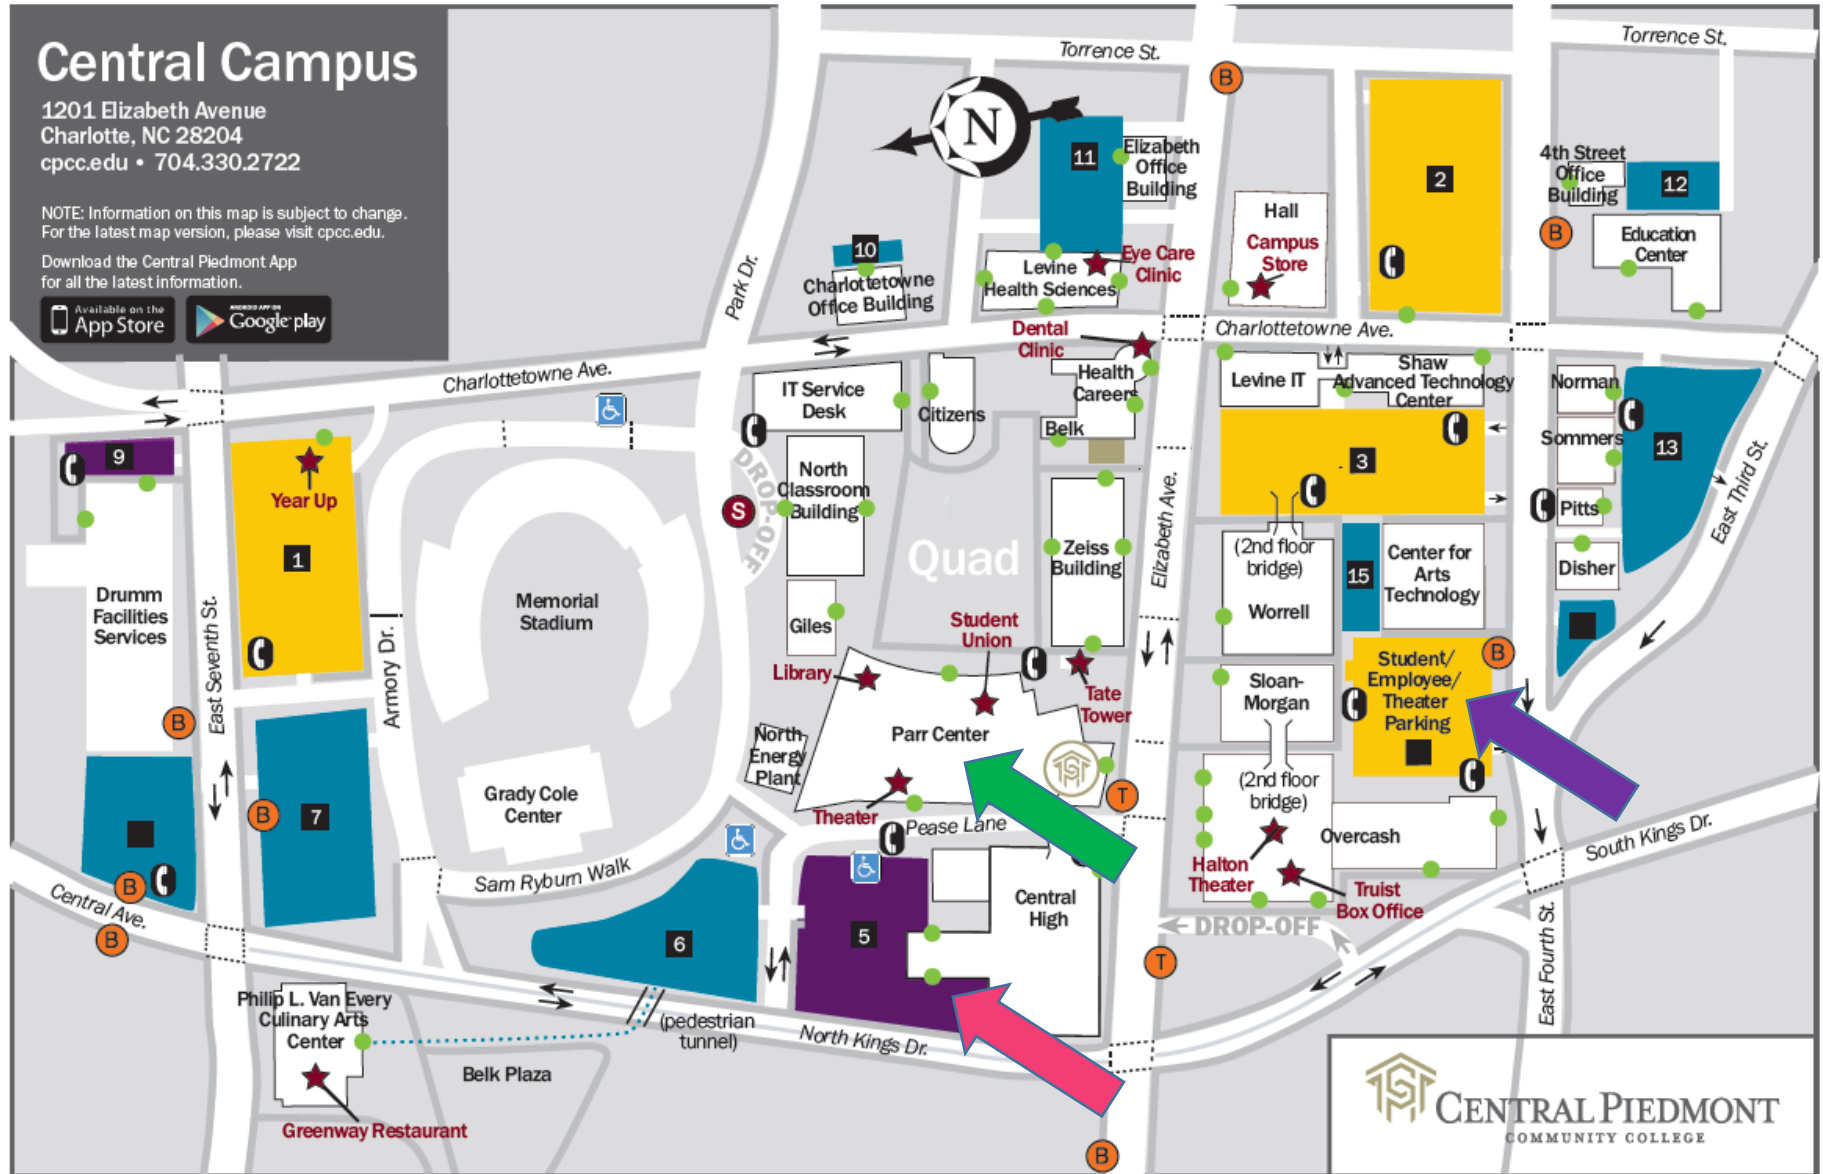

NCTLA Spring Conference Western Region Location

Central Piedmont Community College (Central Campus)

1201 Elizabeth Ave.
Charlotte, N.C. 28204

Meeting Location:

Parr Center Level 3 / Room 3220

Parking Options – See CPCC Central Campus Map Below

- Parking Deck #4 (PURPLE ARROW ON MAP)
- Visitor parking lot #5 (PINK ARROW ON MAP)
- Any parking deck (Highlighted in yellow)

Questions?

Contact info@nctla.com.

Central Campus

1201 Elizabeth Avenue
Charlotte, NC 28204
cpcc.edu • 704.330.2722

NOTE: Information on this map is subject to change.
For the latest map version, please visit cpcc.edu.

Download the Central Piedmont App
for all the latest information.

LEGEND

- ⓑ Bus Stop
- Ⓣ Streetcar Stop
- Ⓢ Special Transportation Services Stop
- ⓐ Security Emergency Phone
- ⓐ Student Welcome Center
- Accessible Building Entrance
- ★ Points of Interest
- Public Assembly
- Parking Deck (1, 2, 3, 4)
- Surface Parking Lot (6, 7, 8, 10, 11, 12, 13, 14, 15)
- Visitor Parking (5, 9)
- Campus Sidewalks
- ♿ Additional Accessible Parking
All parking areas include accessible parking.
- ⋯⋯⋯ Pedestrian Path
- - - - - Cross Walk